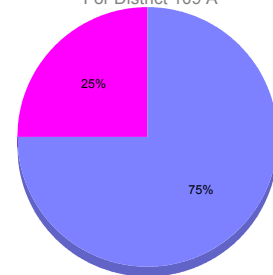

Membership Results
2011-2012

Membership
2010-2011

Month	Net Memb Goal	Actual New Memb	Actual Dropped Memb	Gain/Loss of Memb	Gain/Loss of Memb
Oct/Nov/Dec	37	83	79	4	7
Totals	37	83	79	4	7

Membership Results 2011-2012

Goal, New, Dropped, Gain/Loss

Comparison of Membership Gain/Loss

Current Year Compared to the Previous Year

Gender Comparison 2010-2011

For District 109 A

Oct/Nov/Dec
■ Male ■ Female